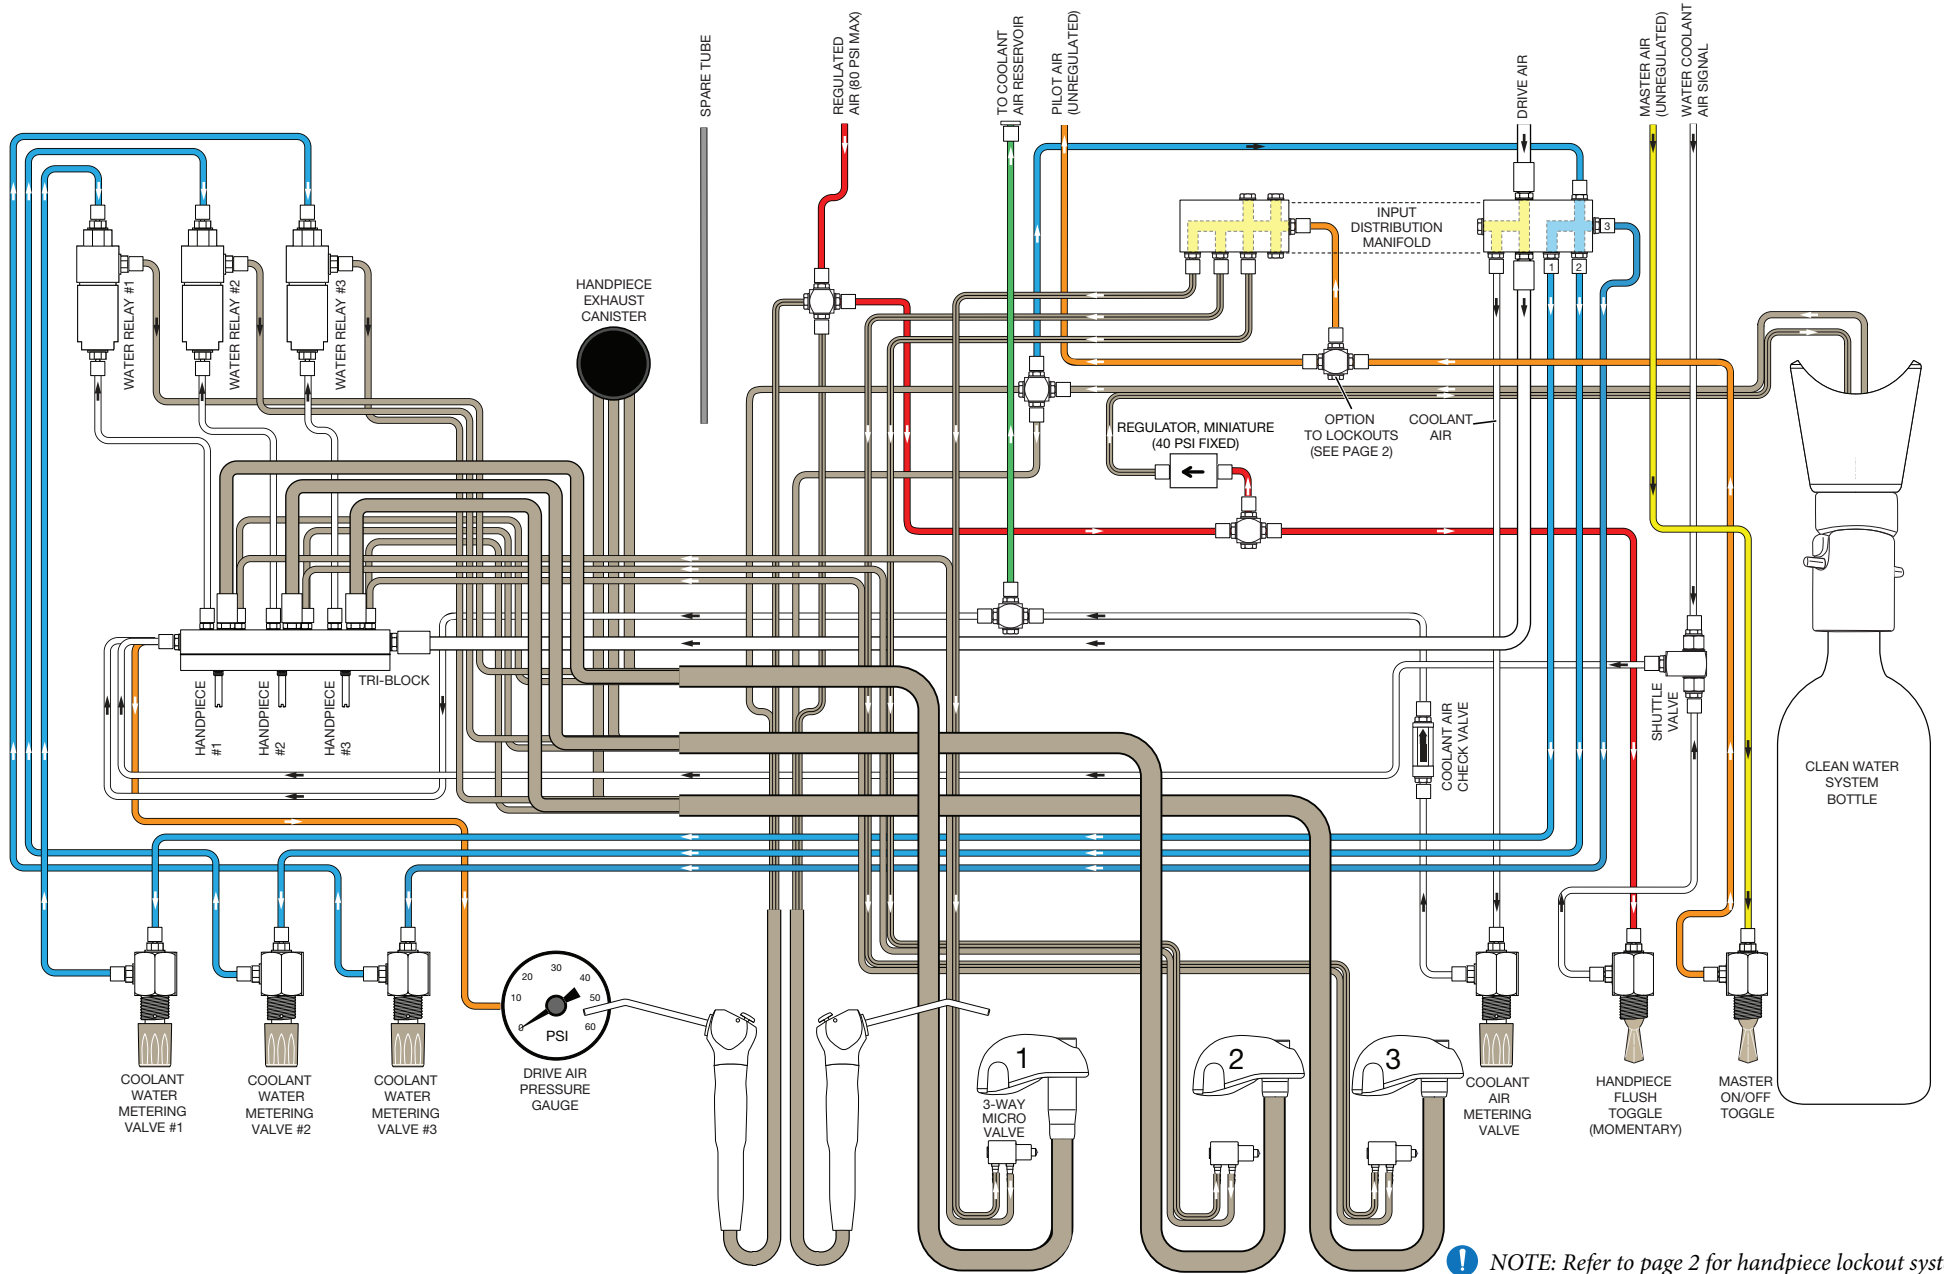

7000 Rear Mount Side Delivery System Schematic

! NOTE: Refer to page 2 for handpiece lockout system.

HANDPIECE LOCKOUT SYSTEM